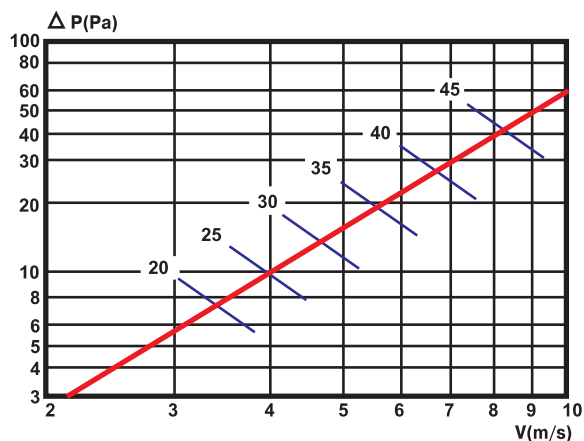

## Air flow distribution

closed louvers  
(protection from backdraft)

A-A

A-A

opened louvers

## Diagram of pressure losses and sound capacity

—  $\Delta P_f(V)$ , Pa  
—  $L_{wao}$ , dBA